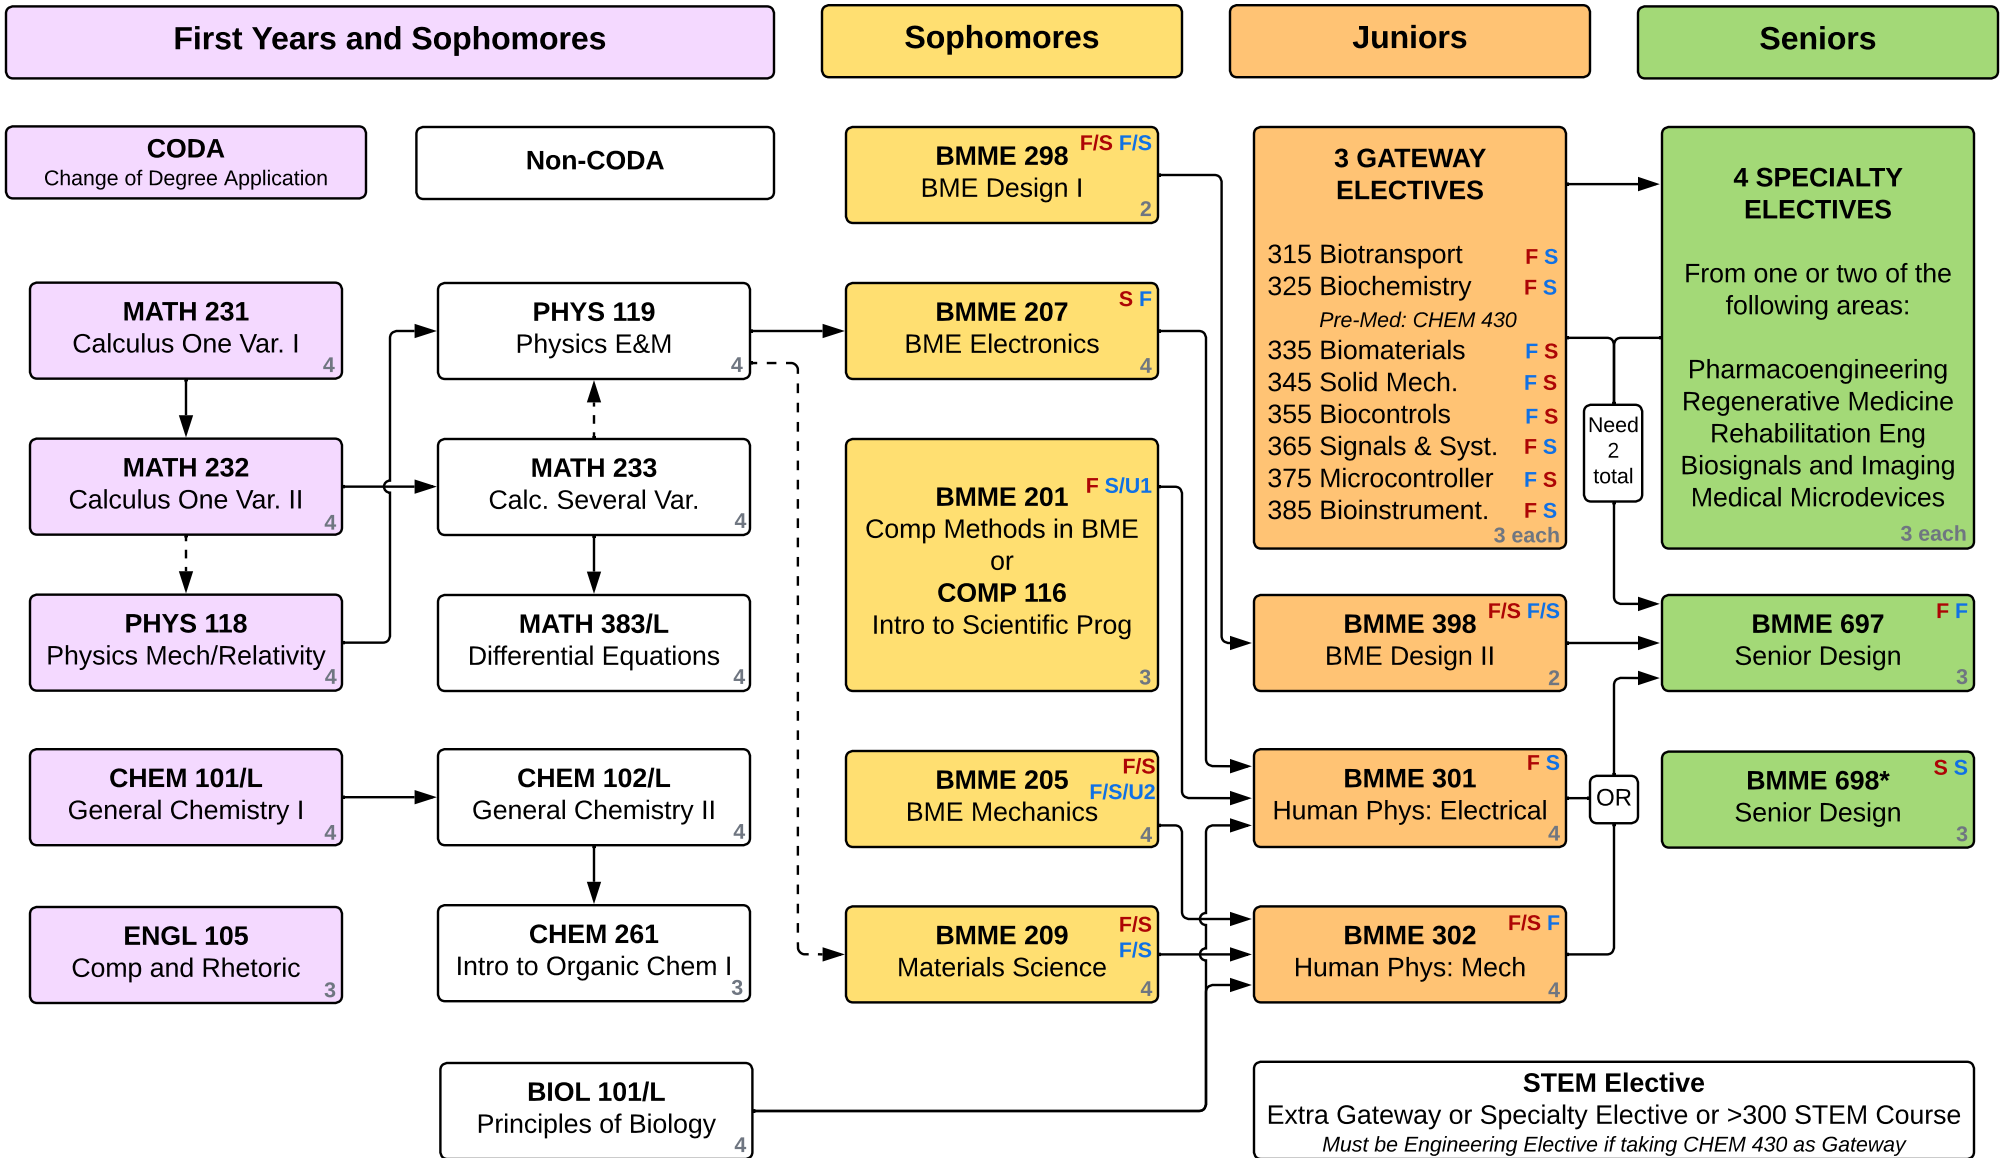

UNC BIOMEDICAL ENGINEERING UNDERGRADUATE PROGRAM

Offered at **NCSU** or **UNC** —————> Pre-Requisite
F = fall - - - - -> Co-Requisite
S = spring
U1 = Summer Session I
U2 = Summer Session II Credit Hours

***BMME 698** has the same prerequisite courses as **BMME 697** with a corequisite of 3 additional Gateway or Specialty Electives.